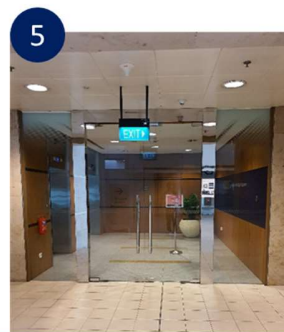

Directions from Carpark 2A to CAAS Corporate Entrance at Level 2

Arrive at Carpark 2A Level 3

Follow the signage and enter terminal building

Follow the signage and walk straight along Level 3

Follow the signage and walk straight along Level 3

Enter the Level 3 CAAS corporate entrance and take the lift to Level 4 CAAS corporate reception