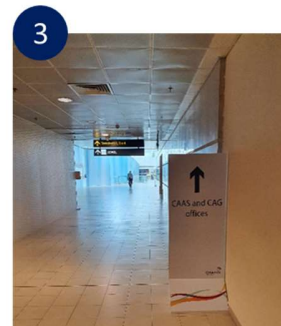

Directions from Carpark 2A to CAAS Corporate Entrance at Level 2

Arrive at Carpark 2A Level 3

Follow the signage and enter terminal building

Follow the signage and walk straight along Level 3

Follow the signage and walk straight along Level 3

Enter the Level 3 CAAS corporate entrance and take the lift to Level 4 CAAS corporate reception