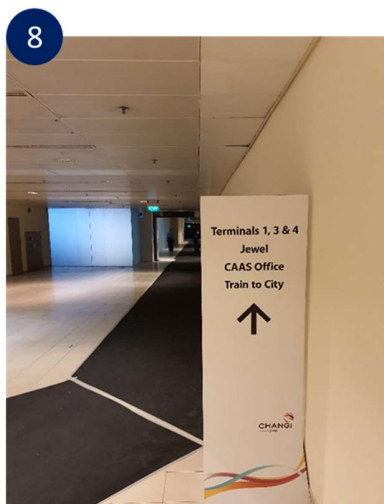

Directions from T2 Drop-Off Point to CAAS Corporate Entrance (Level 2)

1 Inform Taxi/Private hire driver to follow the road signage to the T2 Drop-off / Pick-up point

4 Alight at the drop-off point

5 Take the lift to Level 3

6 Follow the signage and enter terminal building

7 Follow the signage and walk straight along Level 3

8 Follow the signage and walk straight along Level 3

9 Enter the Level 3 CAAS corporate entrance and take the lift to Level 4 CAAS corporate reception