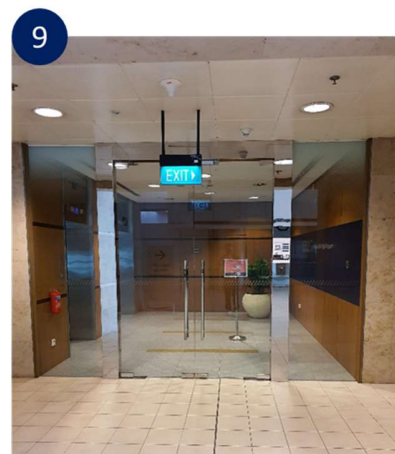

Directions from T2 Drop-Off Point to CAAS Corporate Entrance (Level 2)

1 Inform Taxi/Private hire driver to follow the road signage to the T2 Drop-off / Pick-up point

4 Alight at the drop-off point

5 Take the lift to Level 3

6 Follow the signage and enter terminal building

7 Follow the signage and walk straight along Level 3

8 Follow the signage and walk straight along Level 3

9 Enter the Level 3 CAAS corporate entrance and take the lift to Level 4 CAAS corporate reception