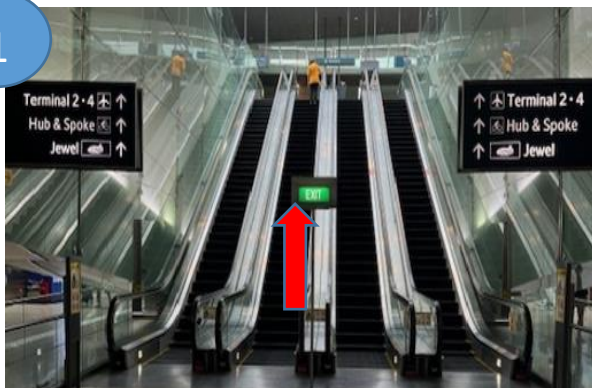

3

Follow Skytrain signage to T1 and T3

4

Enter glass door (opposite Skytrain station to T3), walk down the staircase, and take lift 6 to go to level 3

5

Turn right and walk towards the glass door via the link bridge

6

Walk across the link bridge and enter the glass door

7

Walk down the staircase to CAAS
Transition Office at level 3

8

CAAS Transition Office at level 3

If you are travelling by MRT:

1

Take escalator leading to Terminal 2
Departure Hall at level 2

2

Follow the SkyTrain signage to T1
and T3

3

Enter glass door (opposite Skytrain
station to T3), walk down the staircase
and take lift 6 to go to level 3

4

Turn right and walk towards the
glass door via the link bridge

5

Walk across the link bridge and enter
the glass door

6

Walk down the staircase to CAAS
Transition Office at level 3

7

CAAS Transition Office at level 3